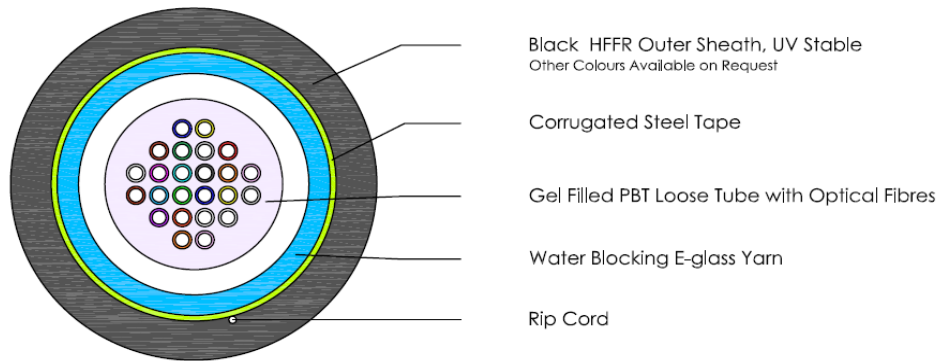

# Fibre Optical Central Loose Tube Cable Indoor/Outdoor, Corrugated Steel Tape Armour

Max 24F

OFC-34X002-MBC to OFC-34X024-MBC

## Cross Section Drawing

## Design

Unit	Properties
Fibre	Jelly Filled Loose Tube with Optical Fibres
Strength Member	Water Blocking E-Glass Yarn
Ripcord	Yes
Armour	Corrugated Steel Tape
Sheath Material	UV Stable Halogen Free Flame Retardant (HFFR)
Sheath Colour	Black as Standard
Standard Put Up Length	2000 meters
Packaging Details	Wooden Drum