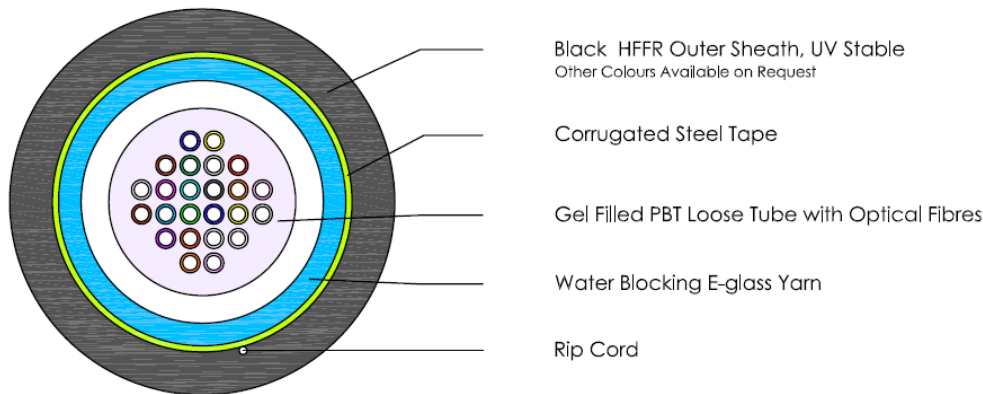

Fibre Optical Central Loose Tube Cable Indoor/Outdoor, Corrugated Steel Tape Armour LITE

Max 24F

OFC-34X002-MBCL to OFC-34X024-MBCL

Applications

Backbone Cabling, Telecommunication and Data, and Secondary distribution applications. Can be installed in ducts, trays or direct buried. This cable has full rodent protection.

Cross Section Drawing

Design

Unit	Properties
Fibre	Jelly Filled Loose Tube with Optical Fibres
Strength Member	Water Blocking E-Glass Yarn
Ripcord	Yes
Armour	Corrugated Steel Tape
Sheath Material	UV Stable Halogen Free Flame Retardant (HFFR)
Sheath Colour	Black as Standard
Standard Put Up Length	2000 meters
Packaging Details	Wooden Drum

*Other Colors, Put Up Lengths and structures can be manufactured upon request, please contact your local B3 International sales representative.

Fibre Optical Central Loose Tube Cable Indoor/Outdoor, Corrugated Steel Tape Armour LITE

Fibre Colour 1	2	3	4	5	6	7	8	9	10	11	12
Red	Green	Blue	yellow	white	grey	Brown	Violet	Turquoise	Black	Orange	Pink
Fibre Colour 13	14	15	16	17	18	19	20	21	22	23	24
Red	Green	Blue	yellow	white	grey	Brown	Violet	Turquoise	Black	Orange	Pink