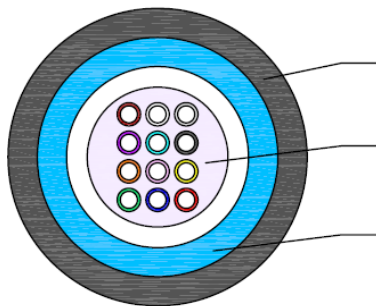

Fibre Optical Central Loose Tube Cable Outdoor

Max 24F

OFC-22X002-MBE to OFC-24X024-MBE

Applications

Backbone Cabling, Telecommunication and Data, and Secondary distribution applications.

Cross Section Drawing

Black HDPE Outer Sheath, UV Stable
(Other Colours Available on Request)

Gel Filled PBT Loose Tube with Optical Fibres

Water Blocking E-glass Yarn

Design

Unit	Properties
Fibre	Jelly Filled PBT Loose Tube with Optical Fibres
Strength Member	Water blocking E-Glass Yarn
Sheath Material	UV Stable Low Density Polyethylene (LDPE)
Sheath Colour	Black as Standard
Standard Put Up Length	2000 meters
Packaging Details	Wooden Drum

*Other Colors, Put Up Lengths and structures can be manufactured upon request, please contact your local B3 International sales representative.

Fibre Optical Central Loose Tube Cable Outdoor

Max 24F

OFC-22X002-MBE to OFC-24X024-MBE

Fibre Colour 1	2	3	4	5	6	7	8	9	10	11	12
Red	Green	Blue	Yellow	White	Grey	Brown	Violet	Turquoise	Black	Orange	Pink
Fibre Colour 13	14	15	16	17	18	19	20	21	22	23	24
Red	Green	Blue	Yellow	White	Grey	Brown	Violet	Turquoise	Black	Orange	Pink
Fibre 13-24 with a Black Ring,											