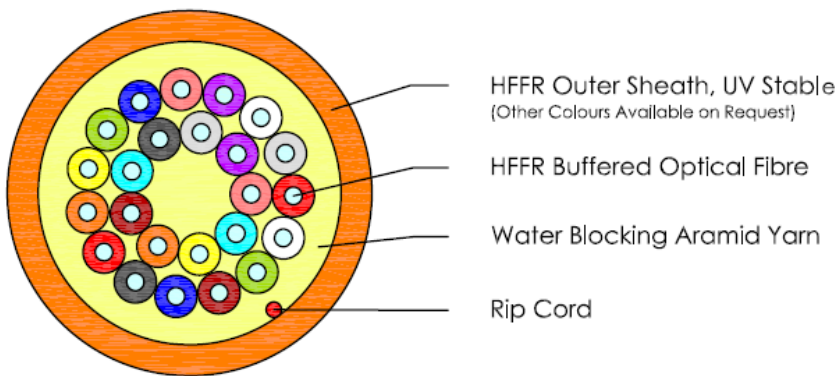

Fibre Optical Mini Breakout Cable
Indoor/Outdoor
Max 24F

OFC-1 4X002-DTE to OFC-1 4X024-DTE & OFC-1 3X002-DTE to OFC-1 3X024-DTE

Applications

Office Cabling, Datacenter, Fttx and Telecommunication applications.

Cross Section Drawing

Design

Unit	Properties
Fibre	Tight buffered fibre
Strength Member	Water Blocking Aramid Yarn
Buffer Material	Halogen Free Flame Retardant (HFFR)
Ripcord	Yes
Sheath Material	UV Stable Halogen Free Flame Retardant (HFFR) or UV Stable Polyurethane (PUR)
Sheath Colour	SM Yellow OM1, OM2 Orange OM3 Turquoise OM4 Purple
Standard Put Up Length	2000 meters
Packaging Details	Wooden Drum

Colour Coding Scheme

Fibre Colour 1	2	3	4	5	6	7	8	9	10	11	12
Red	Green	Blue	Yellow	White	Grey	Brown	Violet	Turquoise	Black	Orange	Pink
Fibre Colour 13	14	15	16	17	18	19	20	21	22	23	24
Red	Green	Blue	Yellow	White	Grey	Brown	Violet	Turquoise	Black	Orange	Pink