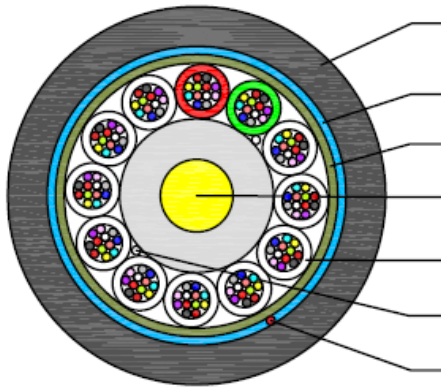

## Indoor-Outdoor, 24F to 144F

2.3mm PBT

OFC-34X024-LBE to OFC-34X144-LBE

### Applications

Building interconnection, Backbone networks, Telecommunication and drop cable applications.

### Structural Drawing

- Black HFFR Outer Sheath, UV Stable  
(Other Sheath Colours Available on Request)
- Water blocking E-glass yarn
- Water-Swallowable Tape
- FRP dielectric central strength member (OD 2.5mm),  
PE coated (OD 6.7mm)
- Gel filled loose tube with optical fibres
- Water blocking yarn
- Rip Cord

### Design

Unit	Properties
Fibre	Jelly Filled Loose Tube with Optical Fibre
Strength Member	Fibre Reinforced Central Strength Member (FRP) PE Coated above 72F
Waterblocking Agent – CSM	Water Blocking Yarn
Waterblocking Agent – Cable Core	E-Glass
Tape (from 60F – 144F)	Water Blocking Tape
Ripcord	Yes
Sheath Material	UV Stable Halogen Free Flame Retardant (HFFR)
Sheath Colour	Black as Standard
Standard Put Up Length	2000 meters
Packaging Details	Wooden Drum