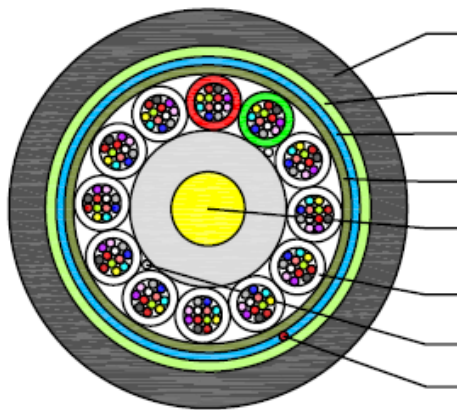

Fibre Optical Multi Loose Tube Cable, Indoor-Outdoor 24F to 144F, Corrugated Steel Tape Armour 2.3mm PBT

OFC-34X024-LBC to OFC-34X144-LBC

Applications

Building interconnection, Backbone networks, Telecommunication and drop cable applications. This cable has full rodent protection and can be direct buried.

Cross Section Drawing

- Black HFFR Outer Sheath, UV Stable
(Other Sheath Colours Available on Request)
- Corrugated Steel Tape
- Water blocking E-glass yarn
- Water-Swallowable Tape
- FRP dielectric central strength member (OD 2.5mm),
PE coated (OD 6.7mm)
- Gel filled loose tube with optical fibres
- Water blocking yarn
- Rip Cord

Design

Unit	Properties
Fibre	Jelly Filled Loose Tube with Optical Fibre
Strength Member	Fibre Reinforced Central Strength Member (FRP) PE Coated above 72F
Waterblocking Agent – CSM	Water Blocking Yarn
Tape	Water Swellable Tape
Waterblocking Agent – Cable	E-Glass
Ripcord	Yes
Armour	Corrugated Steel Tape (CST)
Sheath Material	UV Stable Halogen Free Flame Retardant (HFFR)
Sheath Colour	Black as Standard
Standard Put Up Length	2000 meters
Packaging Details	Wooden Drum

OFC-34X024-LBC to OFC-34X144-LBC

Physical Characteristics

Fibre Count	No of Tubes/ Fillers	Fibres per tube	Loose tube Diameter (mm)	CSM OD (mm)	CSM PE Coated	Cable OD (mm)	Cable Weight (Kg/km)	Operating Temperature (°C)
24	2/3	12	2.3	1.0	No	11.5	153	-40 to +70
36	3/2							
48	4/1							
60	5/1			2.5	No	12.5	184	
72	6/0							
96	8/0							
144	12/0							
				2.5/3.8	Yes	14.5	222	
				2.5/6.7	Yes	17.5	301	