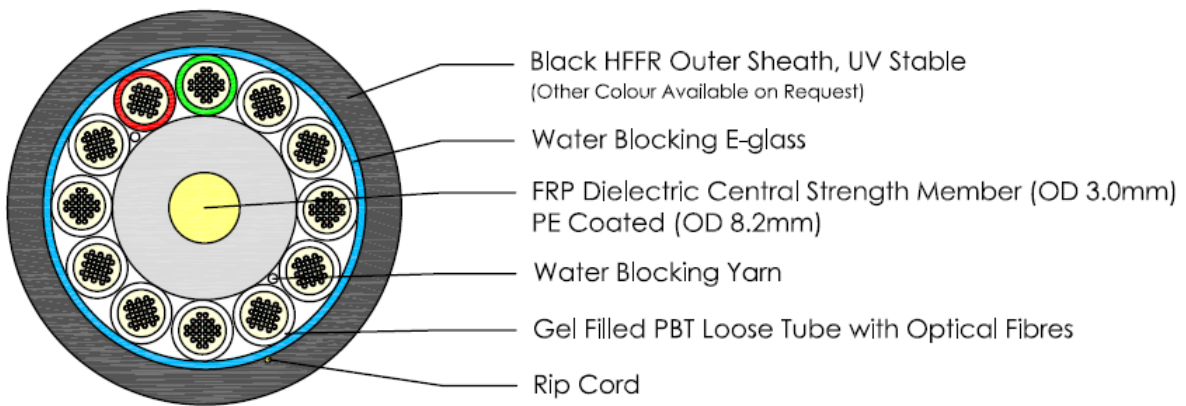

# Fibre Optical Multi Loose Tube Cable, Indoor-Outdoor, 288F 2.8mm PBT

OFC-34X288-LBE

## Design

Unit	Properties
Fibre	Jelly Filled Loose Tube with Optical Fibre
Strength Member	Fibre Reinforced Central Strength Member (FRP) PE Coated
Waterblocking Agent – CSM	Water Blocking Yarn
Waterblocking Agent around Cable Core	Water Blocking E-Glass
Ripcord	Yes
Sheath Material	UV Stable Halogen Free Flame Retardant (HFFR)
Sheath Colour	Black as Standard
Standard Put Up Length	2000 meters
Packaging Details	Wooden Drum