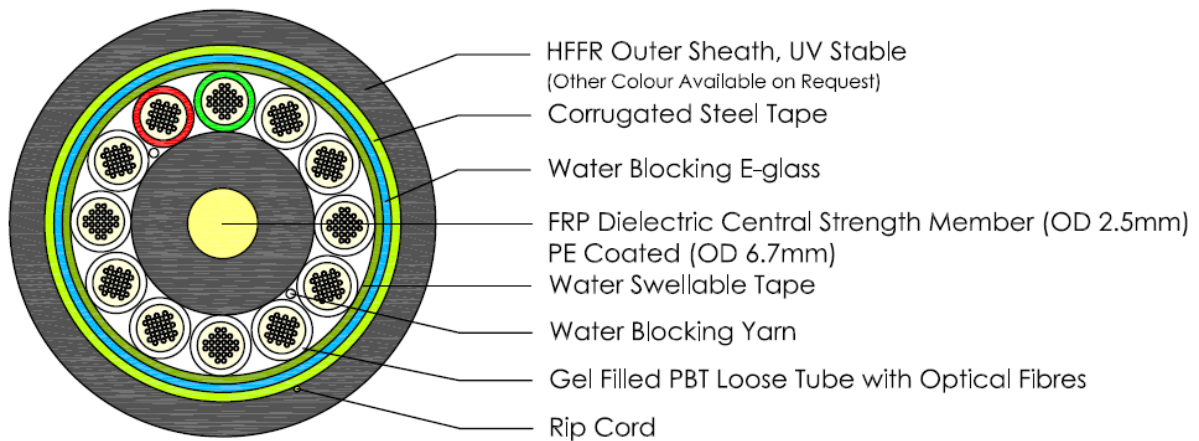

# Fibre Optical Multi Loose Tube Cable, In-Outdoor 288F, Corrugated Steel Tape Armour 2.3mm PBT

OFC-34X288-LBC

## Design

Unit	Properties
Fibre	Jelly Filled Loose Tube with Optical Fibre
Strength Member	Fibre Reinforced Central Strength Member (FRP) PE Coated
Waterblocking Agent – CSM	Water Swellable Yarn
Tape	Water Swellable Tape
Waterblocking Agent around Cable Core	Water Blocking E-Glass
Ripcord	Yes
Armour	Corrugated Steel Tape (CST)
Sheath Material	UV Stable Halogen Free Flame Retardant (HDPE)
Sheath Colour	Black as Standard
Standard Put Up Length	2000 meters
Packaging Details	Wooden Drum